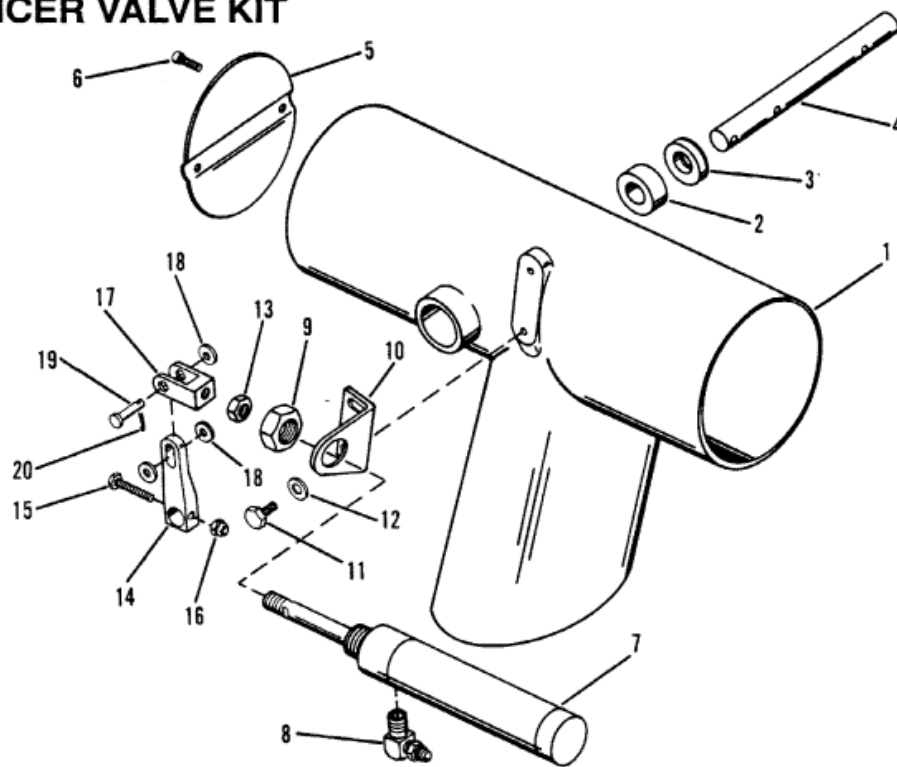

SILENCER VALVE KIT

Parts List						
Ref	Class	Part	Description	Qty	Comment	Footnote
-		15786A	2 SILENCER VALVE KIT	1		
1		15786A	4 EXHAUST PIPE	2		
2	23	16026	BUSHING, EXHAUST PIPE	4		
3	26	16025	OIL SEAL, EXHAUST PIPE	4		
4		15983	SHAFT, EXHAUST SHUTTER	2		
5		15982	EXHAUST SHUTTER	2		
6	10	90188	SCREW, EXHAUST SHUTTER	4		
7		16027A	1 AIR CYLINDER ASSEMBLY	2		
8	22	16391	FITTING, AIR CYLINDER	2		
9	11	35921	NUT, AIR CYLINDER	2		
10		15981	BRACKET, AIR CYLINDER	2		
11	10	73286	SCREW, BRACKET	4		
12	12	29245	WASHER, BRACKET SCREW	4		
13	11	90095	NUT, AIR CYLINDER	2		
14		15980	ARM, EXHAUST SHUTTER	2		
15	10	34994	SCREW, ARM	2		
16	11	34059	NUT, ARM SCREW	2		
17		15984	CLEVIS	2		
18	12	71055	WASHER	6		
19	17	95029	CLEVIS PIN	2		
20	18	21071	COTTER PIN	2		